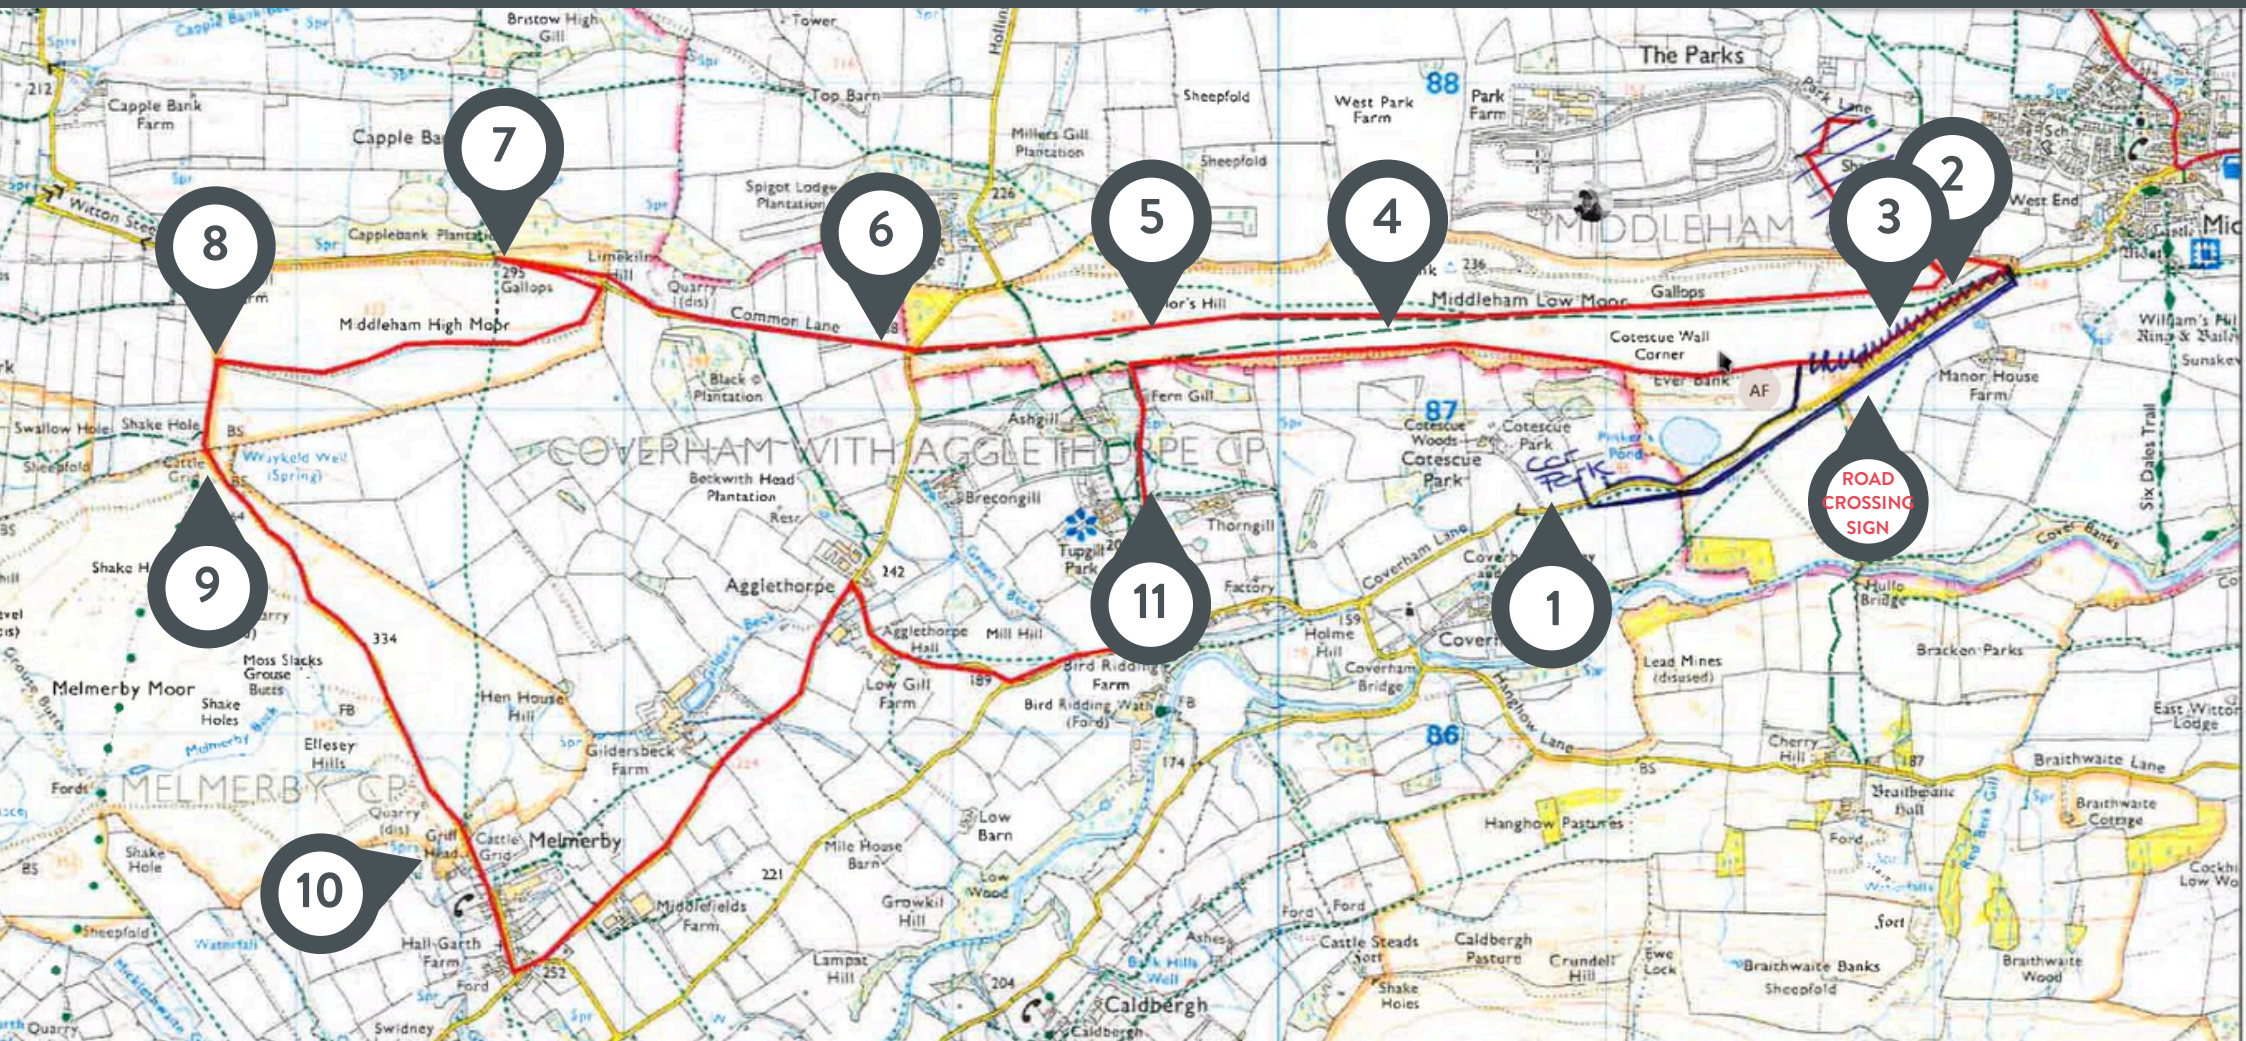

MIDDLEHAM MOOR RIDE 2024

- | | | |
|----------------------------|--------------------|----------------------|
| 1) Start and Finish | 5) Naylor's | 9) Cattle Grid No.1 |
| 2) Entrance to the gallops | 6) Bonfire Hill | 10) Cattle Grid No.2 |
| 3) Start of Bridleway | 7) High Moor Start | 11) |
| 4) Top of grass gallops | 8) High Moor End | |